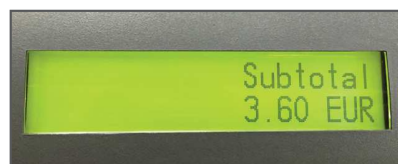

Customer display